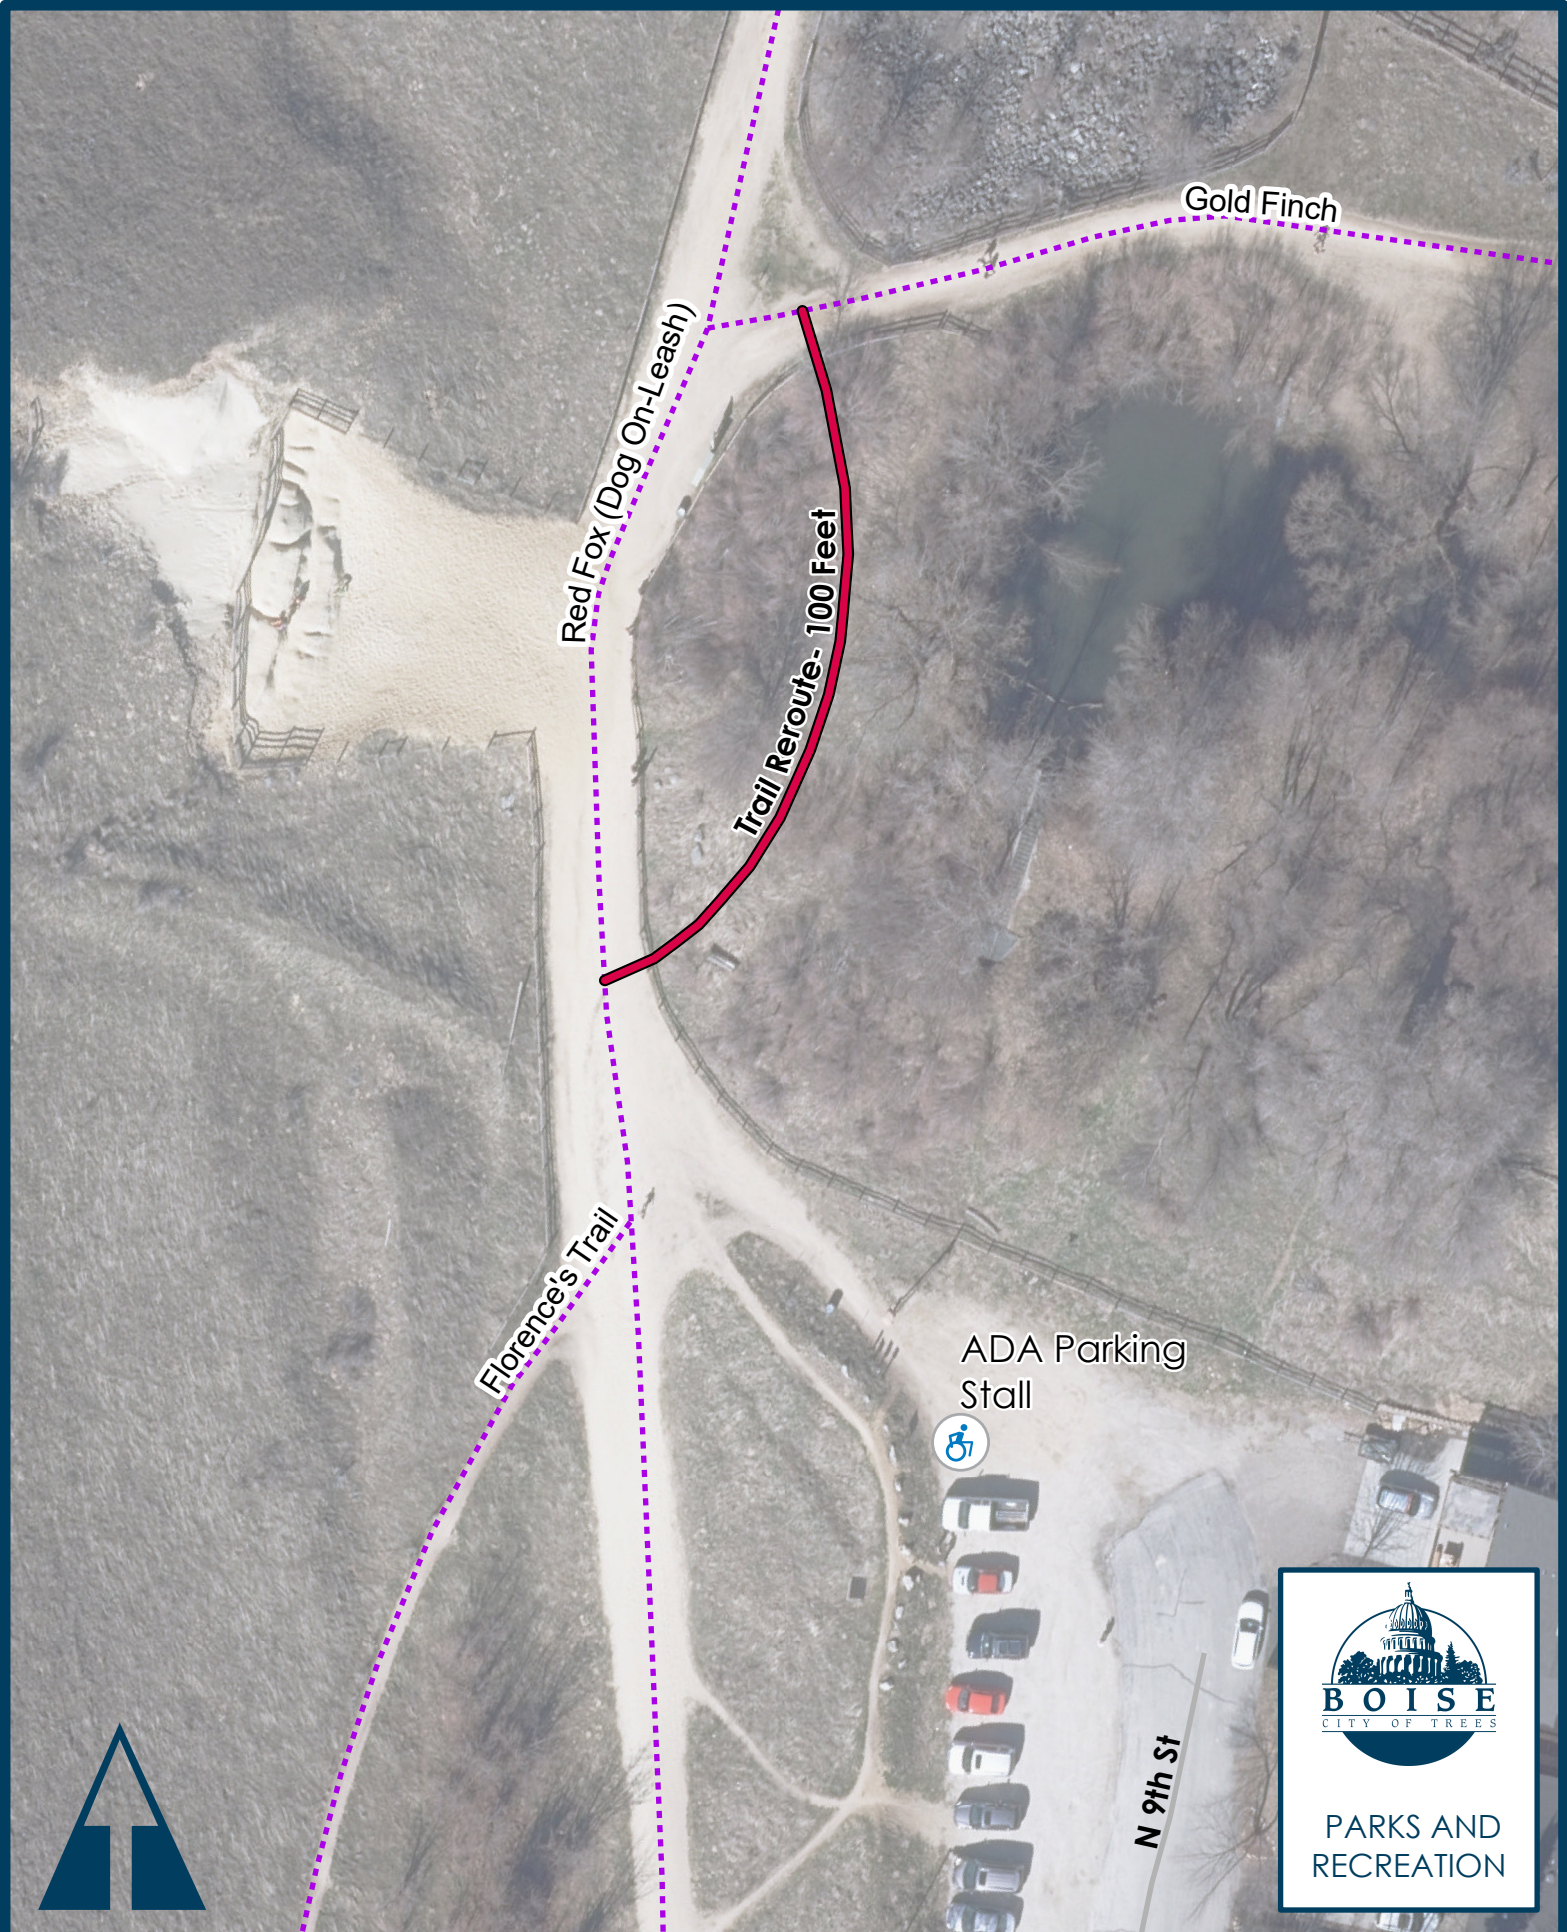

# Red Fox Trail Reroute

Red Fox (Dog On-Leash)

Gold Finch

Trail Reroute - 100 Feet

Florence's Trail

ADA Parking Stall

N 9th St

PARKS AND RECREATION